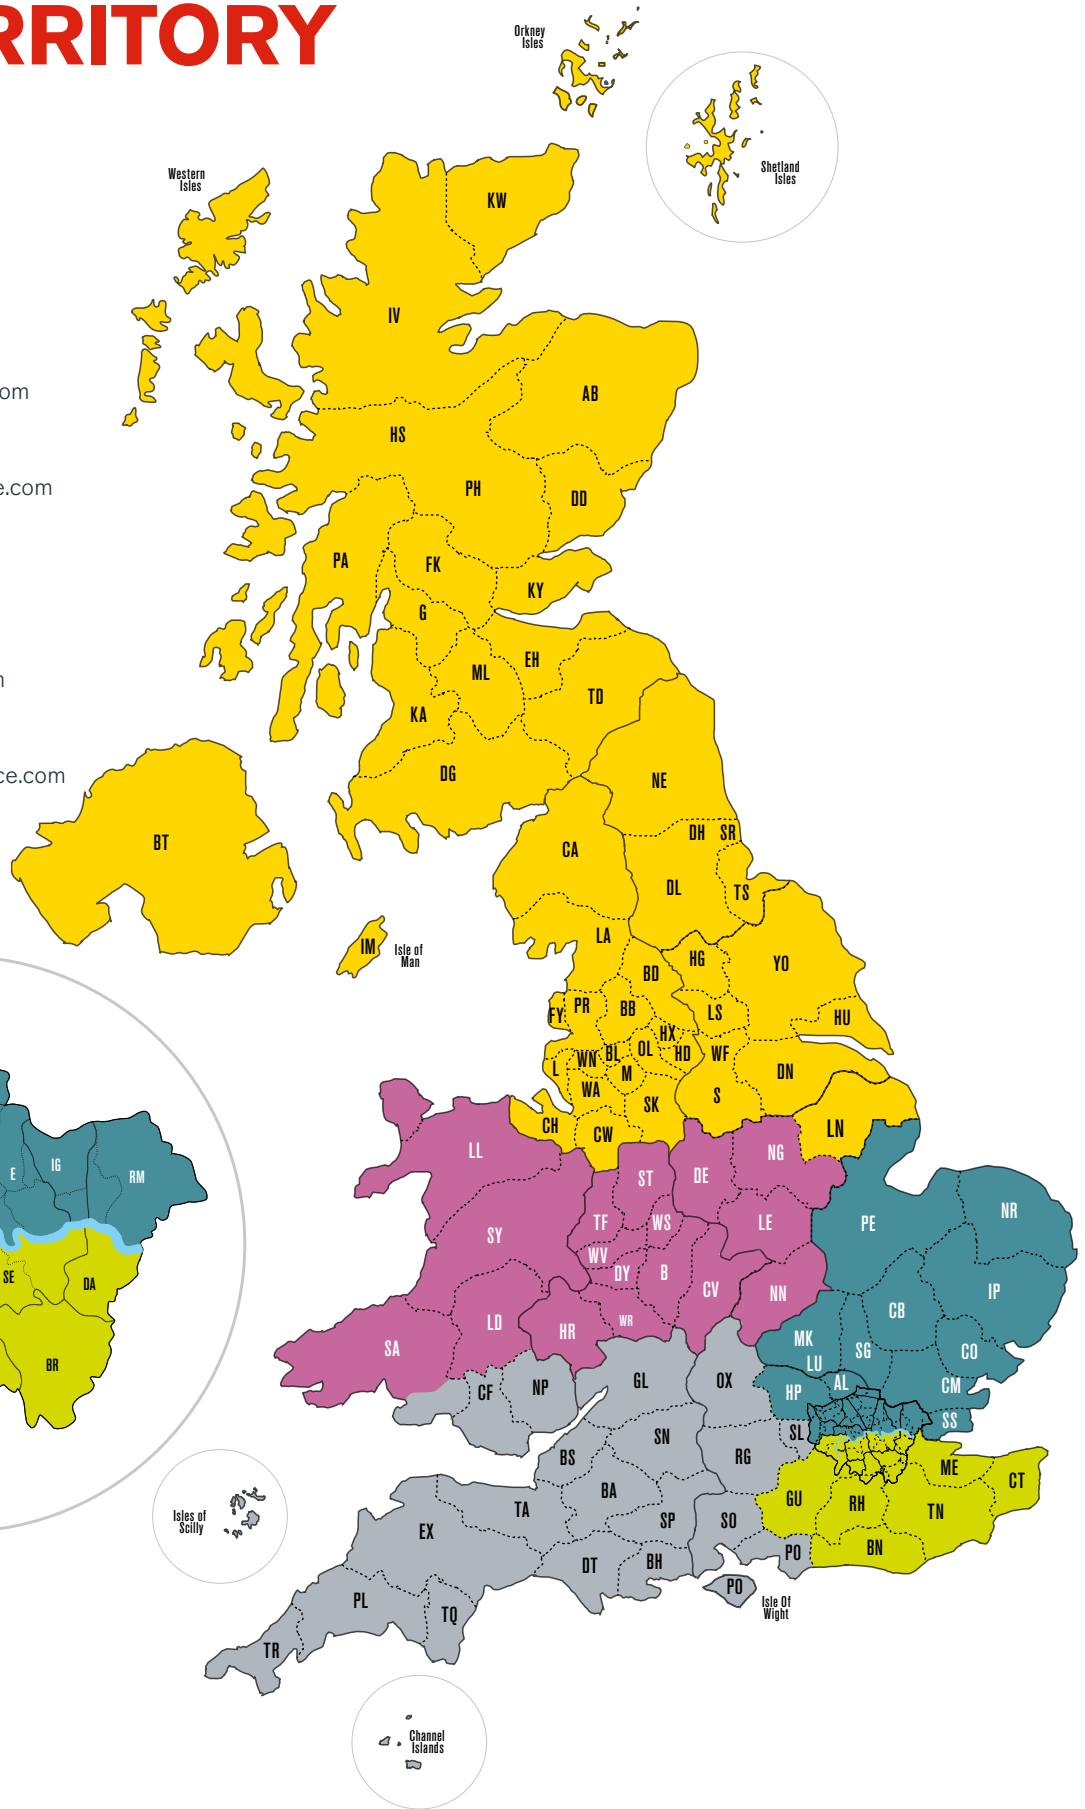

UK Postcodes

AB Aberdeen	CF Cardiff	DN Doncaster	HD Huddersfield	KY Kirkwall	NE North London	PO Portsmouth	SP Salisbury	TW Twickenham
AL St Albans	CH Chester	DT Dorchester	HG Harrogate	KY Kirkcaldy	NE Newcastle upon Tyne	PR Preston	SR Sunderland	UB Uxbridge/Southall
B Birmingham	CM Chelmsford	DY Dudley	HP Hereford	L Liverpool	NG Nottingham	RG Reading	ST Stoke-on-Trent	W West London
BA Bath	CO Colchester	E East London	HR Hereford	LA Lancaster	NN Northampton	RH Redhill	SW South West London	WA Warrington
BB Blackburn	CR Croydon	EC East Central London	HS Outer Hebrides	LD Llandrindod Wells	NP Newport	RM Romford	SY Shrewsbury	WC Western Central London
BD Bradford	CT Canterbury	EH Edinburgh	HU Hull	LE Leicester	NR Norwich	S Sheffield	TA Taunton	WD Watford
BH Bournemouth	CV Coventry	EN Enfield	HX Halifax	LL Llanudno	NW North West London	SA Swansea	TD Tweeddale / Galashiels	WF Wakefield
BL Bolton	CW Crewe	EX Exeter	IG Ilford	LN Lincoln	OL Oldham	SE South East London	SG Stevenage	WN Wigan
BN Brighton	DA Dartford	FY Fylde / Blackpool	IP Ipswich	LS Leeds	OX Oxford	SK Stockport	TF Telford	WR Worcester
BR Bromley	DD Dundee	G Glasgow	IV Inverness	LU Luton	PA Paisley	SL Slough	TN Tunbridge Wells	WS Walsall
BS Bristol	DE Derby	GU Guildford	IM Isle of Man	M Manchester	PE Peterborough	SM Sutton	TQ Torquay	WV Wolverhampton
BT Belfast	DG Dumfries	HA Harrow	KA Kilmarnock	ME Medway	PH Perth	SN Swindon	TR Truro	YO York
CA Carlisle	DH Durham		KT Kingston upon Thames	MK Milton Keynes	PL Plymouth	SO Southampton	TS Teesside/Cleveland	ZE Lerwick
CB Cambridge	DL Darlington			ML Motherwell				